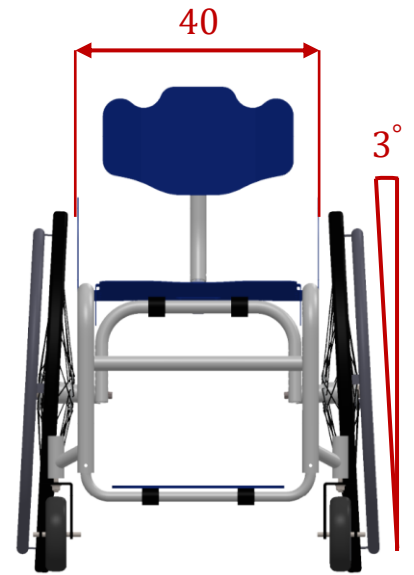

# RANA

Wheel Chair

## DATA SHEET

MADE FOR YOUR HEALTH

Frame with unique body in Aerospace Aluminum.  
Customizable in colors and sizes, a wide range of accessories is available.  
RANA Wheel Chair is entitled to have a tolerance of +/- 10mm.  
Maximum Load: 120 Kg.